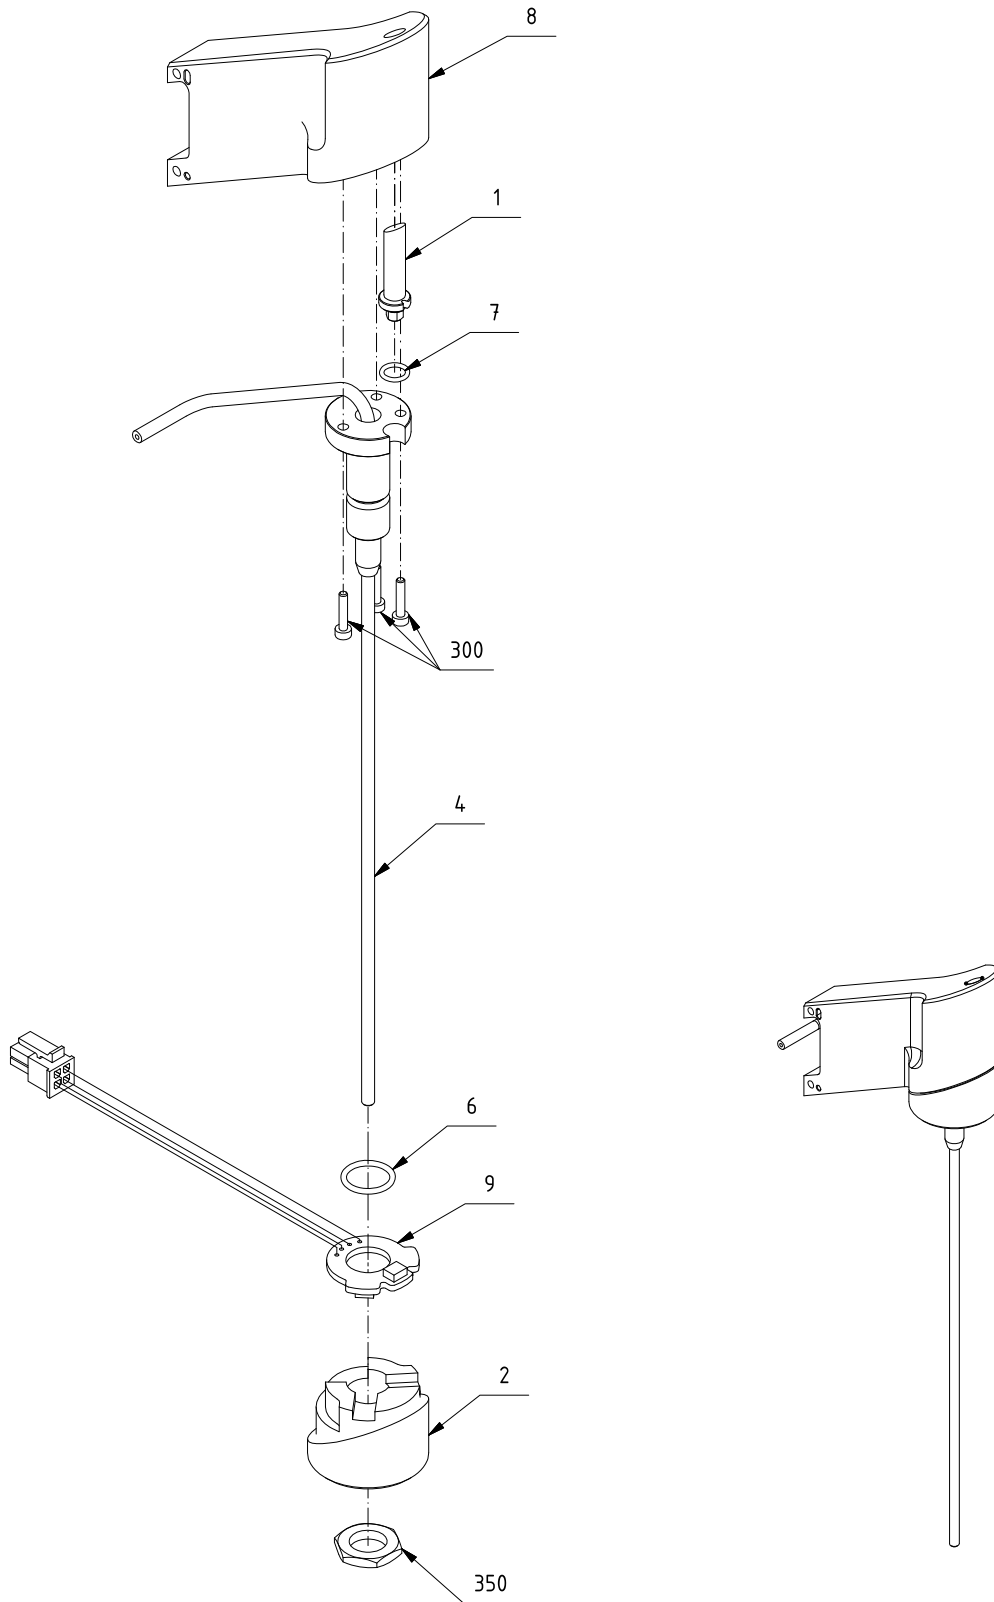

60070966 Doc. Rev:03 Doc.type:95

Fig. 3

5 Block for Detector Short FL IBC Assy

Drawing No.: 60069556   Page: 60

Pos.	Part No.	Description	Prod. No.
6	00369835	O-ring	
9	60065530	Cover button