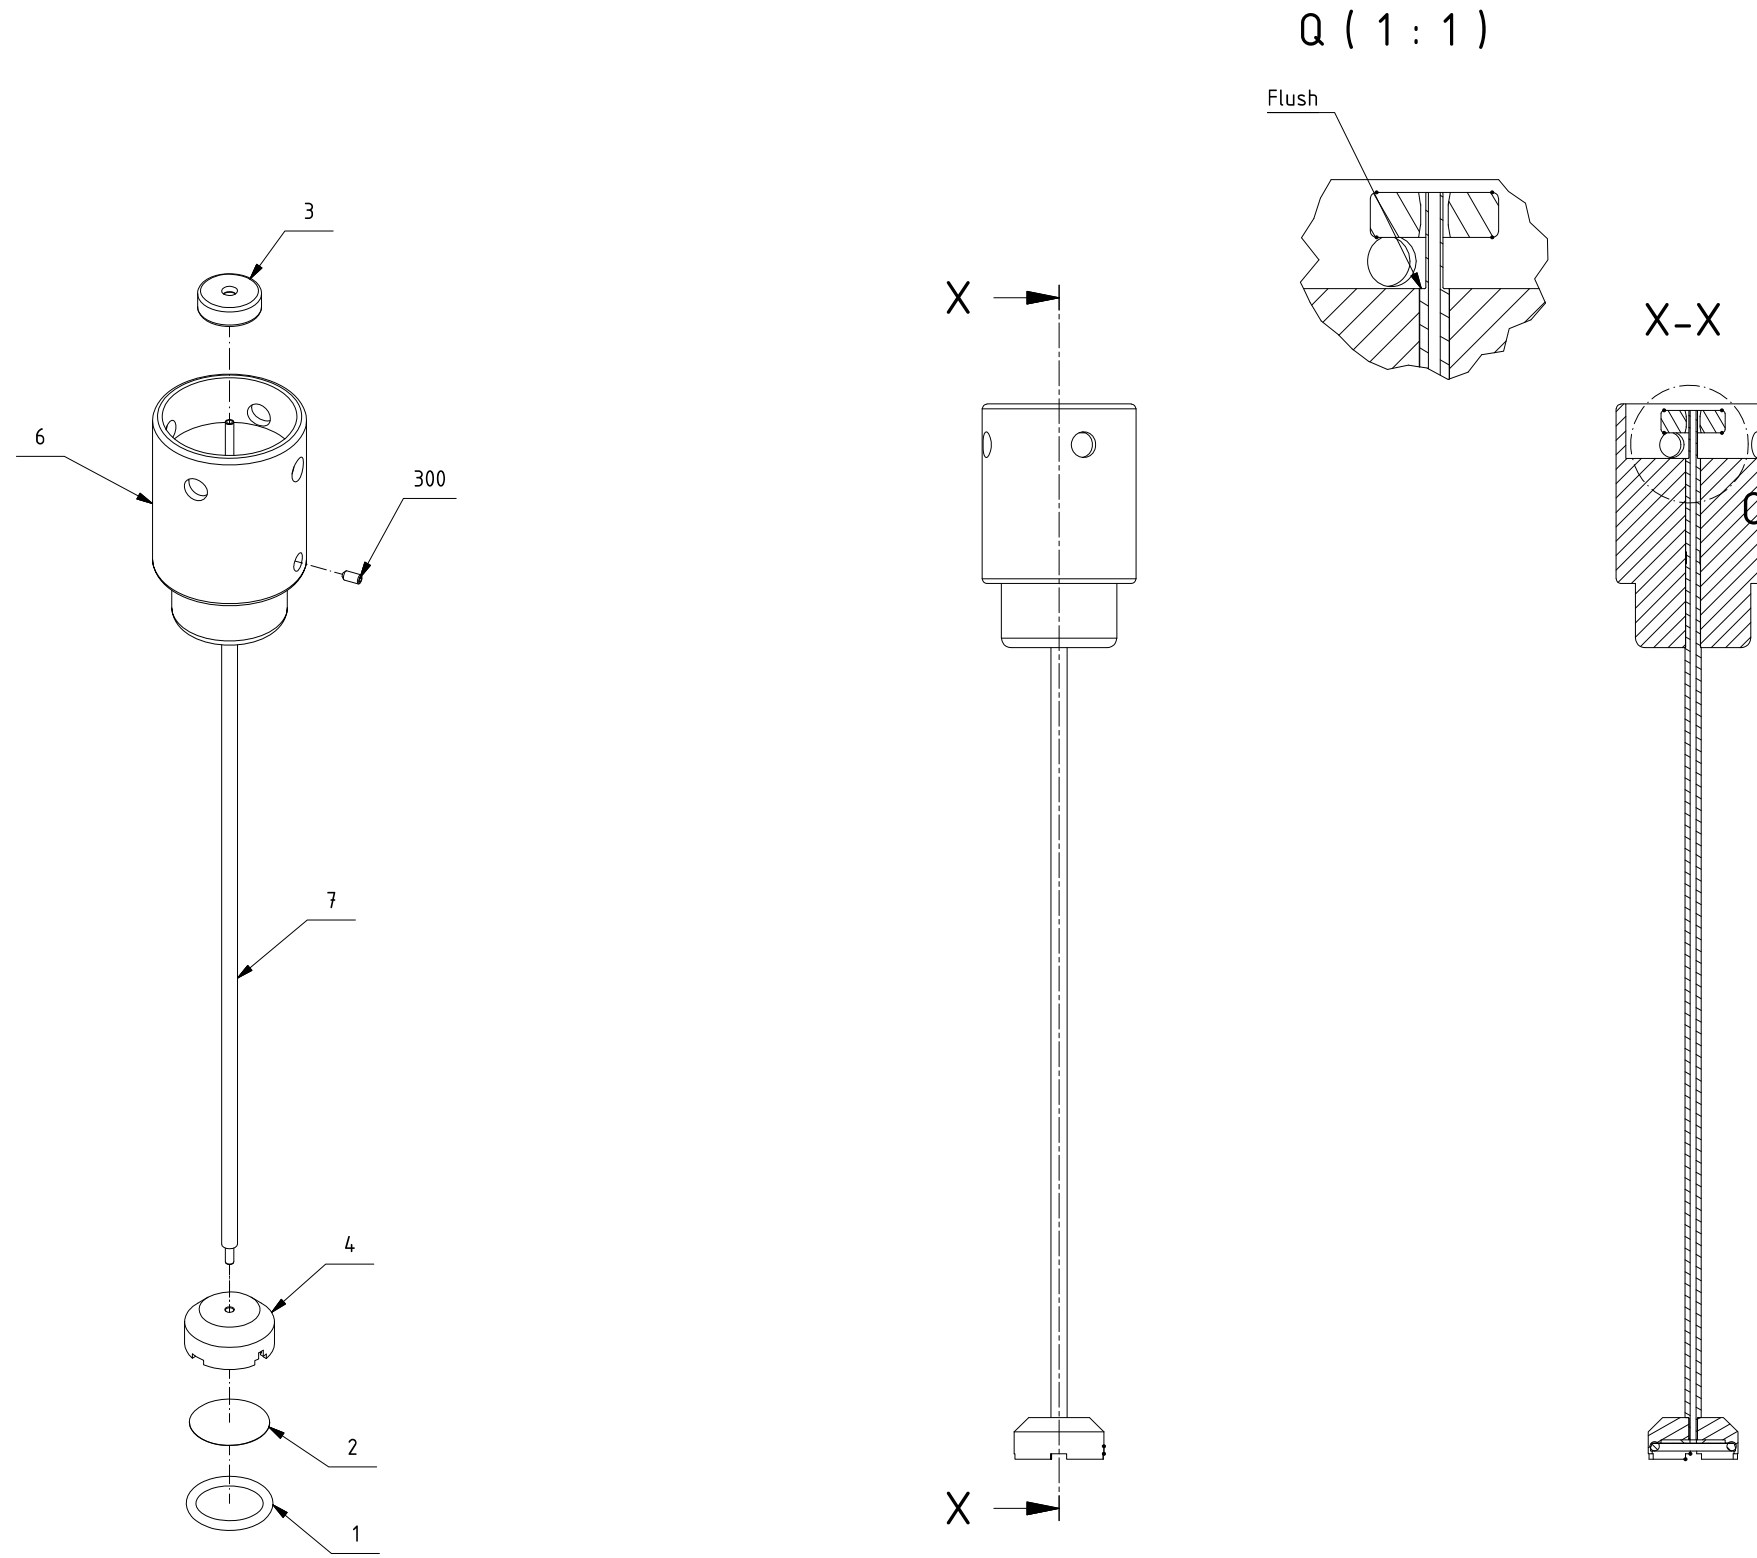

**25 Pipette F Liquid Container 273 mm
Assy**

Drawing No.: 60072438   Page: 600

Pos.	Part No.	Description	Prod. No.
1	00301853	O-ring	
2	00216523	Filter	
3	00533893	Tube squeezer	

60072438 Doc. Rev:02 Doc.type:95

600

Fig. 23