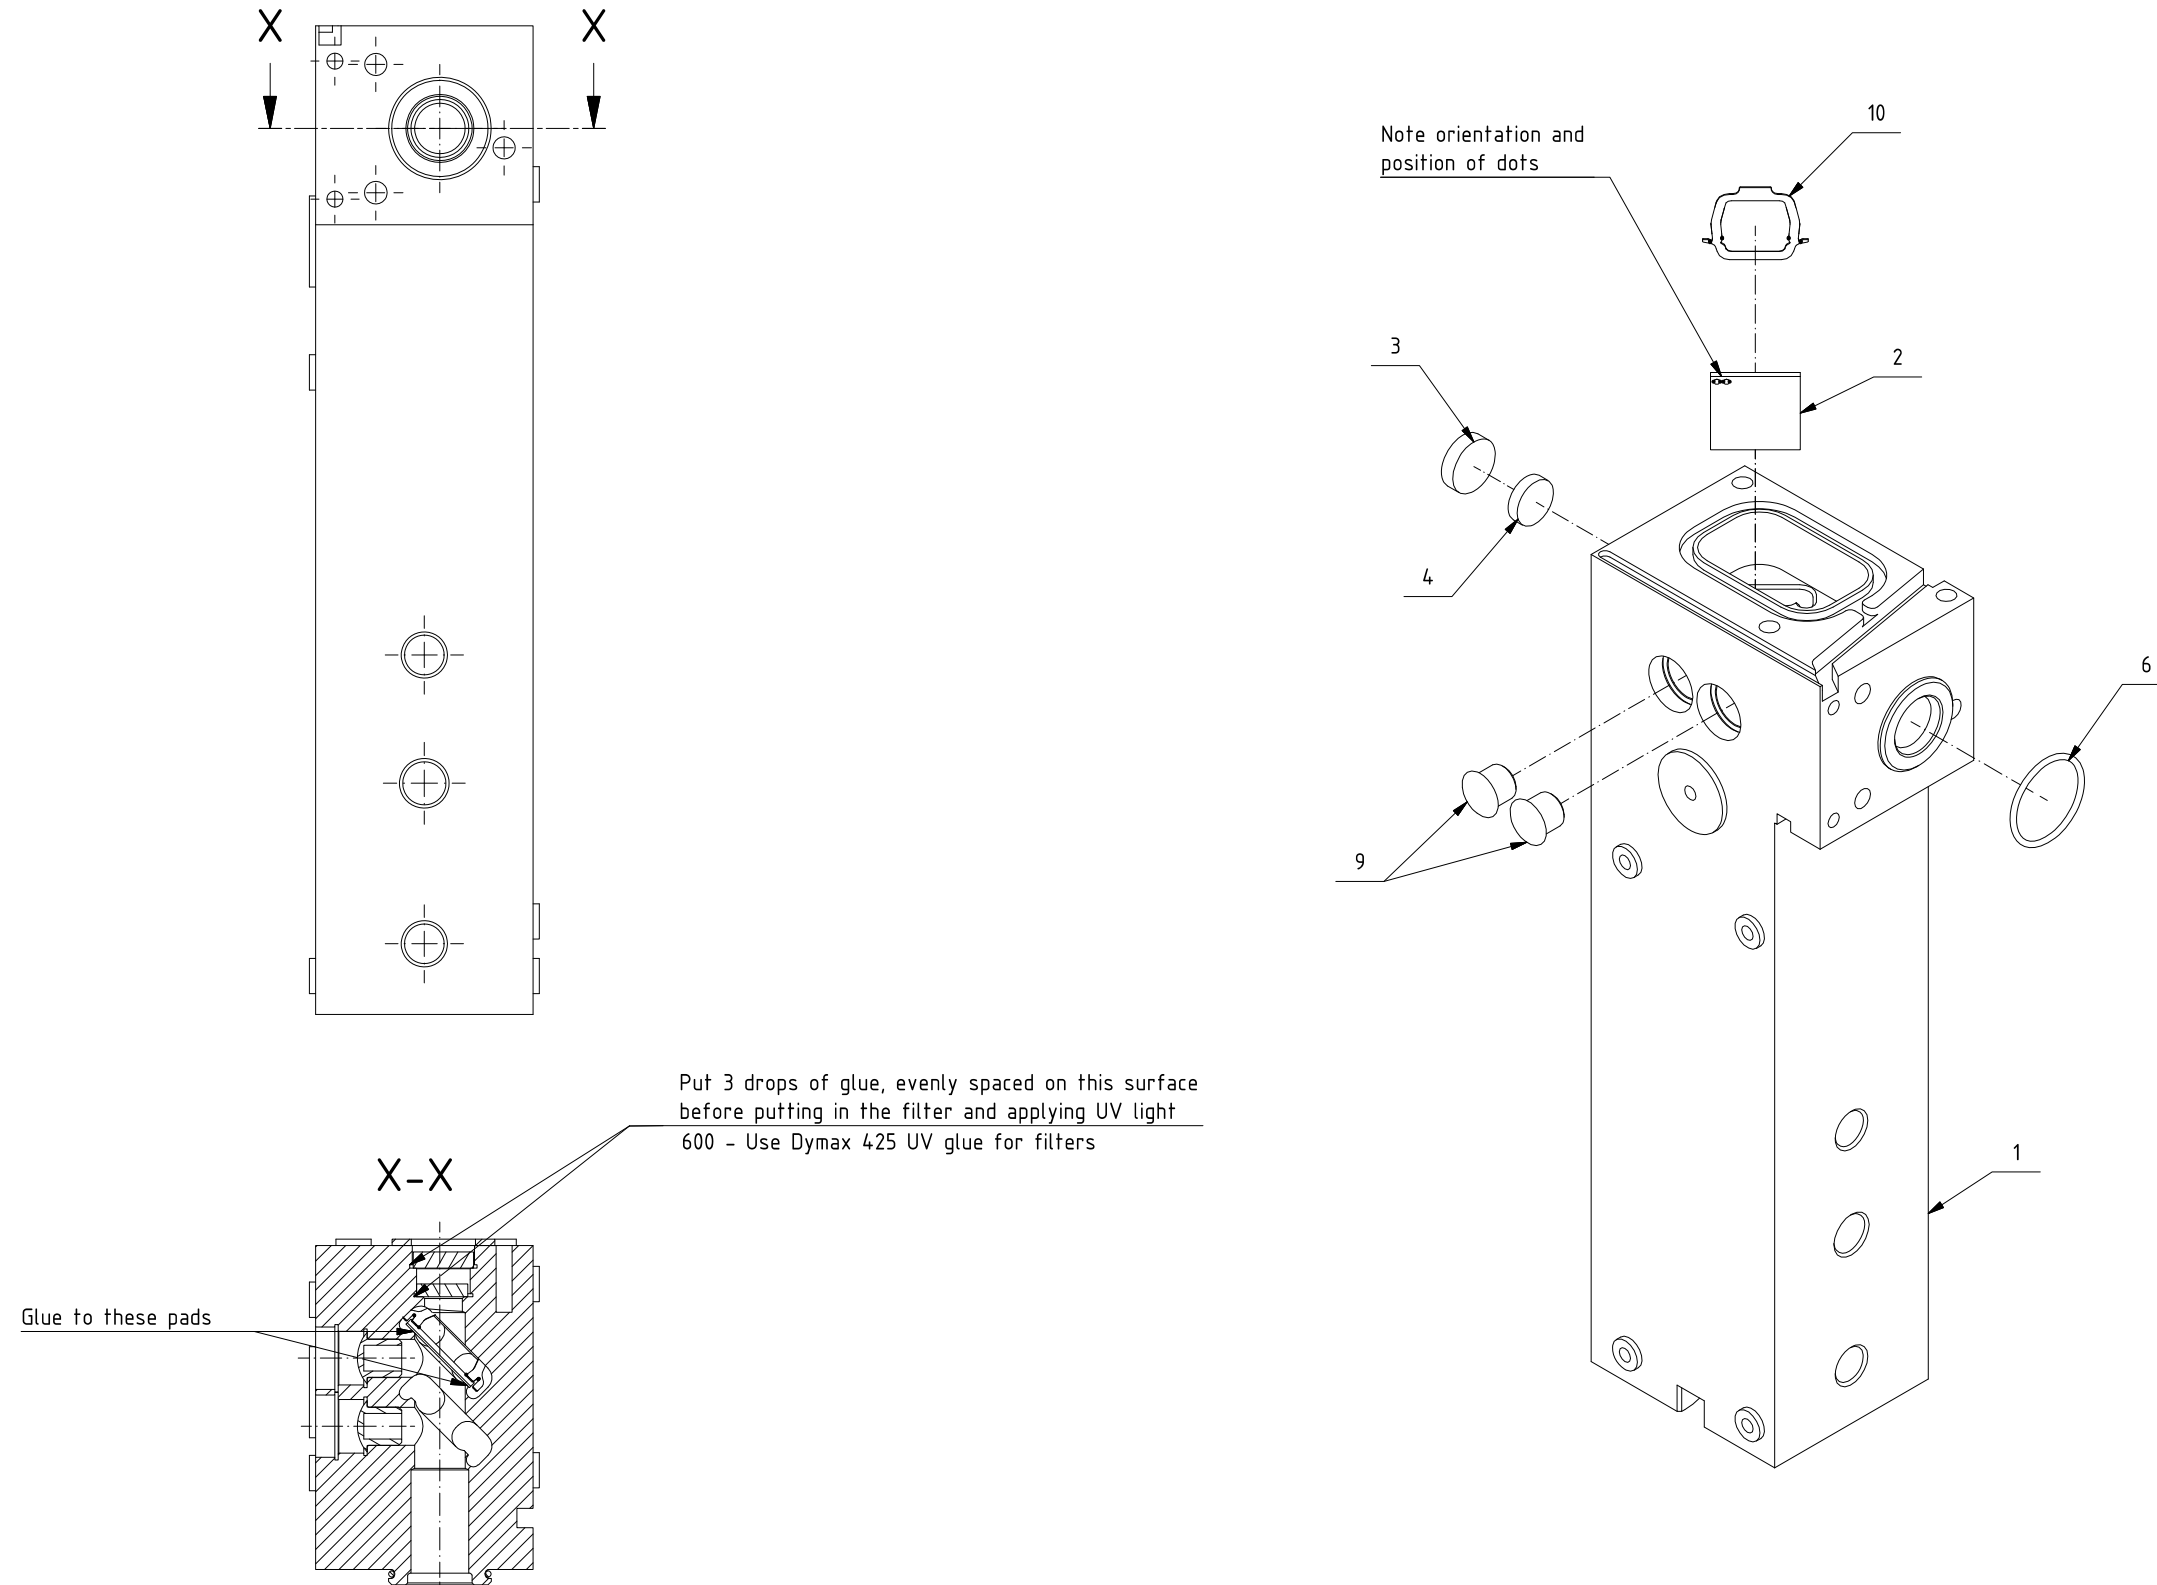

60069556 Doc. Rev:05 Doc.type:95

Fig. 4

6 Flowcell and Laser Block F Bacteria Assy

Drawing No.: 60068675   *Page:* 70

Pos.	Part No.	Description	Prod. No.
1	60068674	Flowcell block FC Pontos short FL cpl	
2	60076053	Clamp	
3	60059154	Pressure Pad w spring plunger M5	
4	60059307	Axial adjustment screw	
6	60059310	Angular adjustment screw	
8	60059621	O-ring Ø004.34xØ3.53 NBR 70shore	
9	60078133	Detector f laser cpl	60063888
11	60082342	Shielding ferritic for window including	
13	60068680	Wave spring	
14	60077519	Laser 9.0µm x 90 µm short FL Pontos	60068677
300	00108480	Allen screw M03.0x016	
301	00227348	Allen screw M03.0x006	
400	00296640	Washer	
601	60051189	Grease Foodlube Multipasta