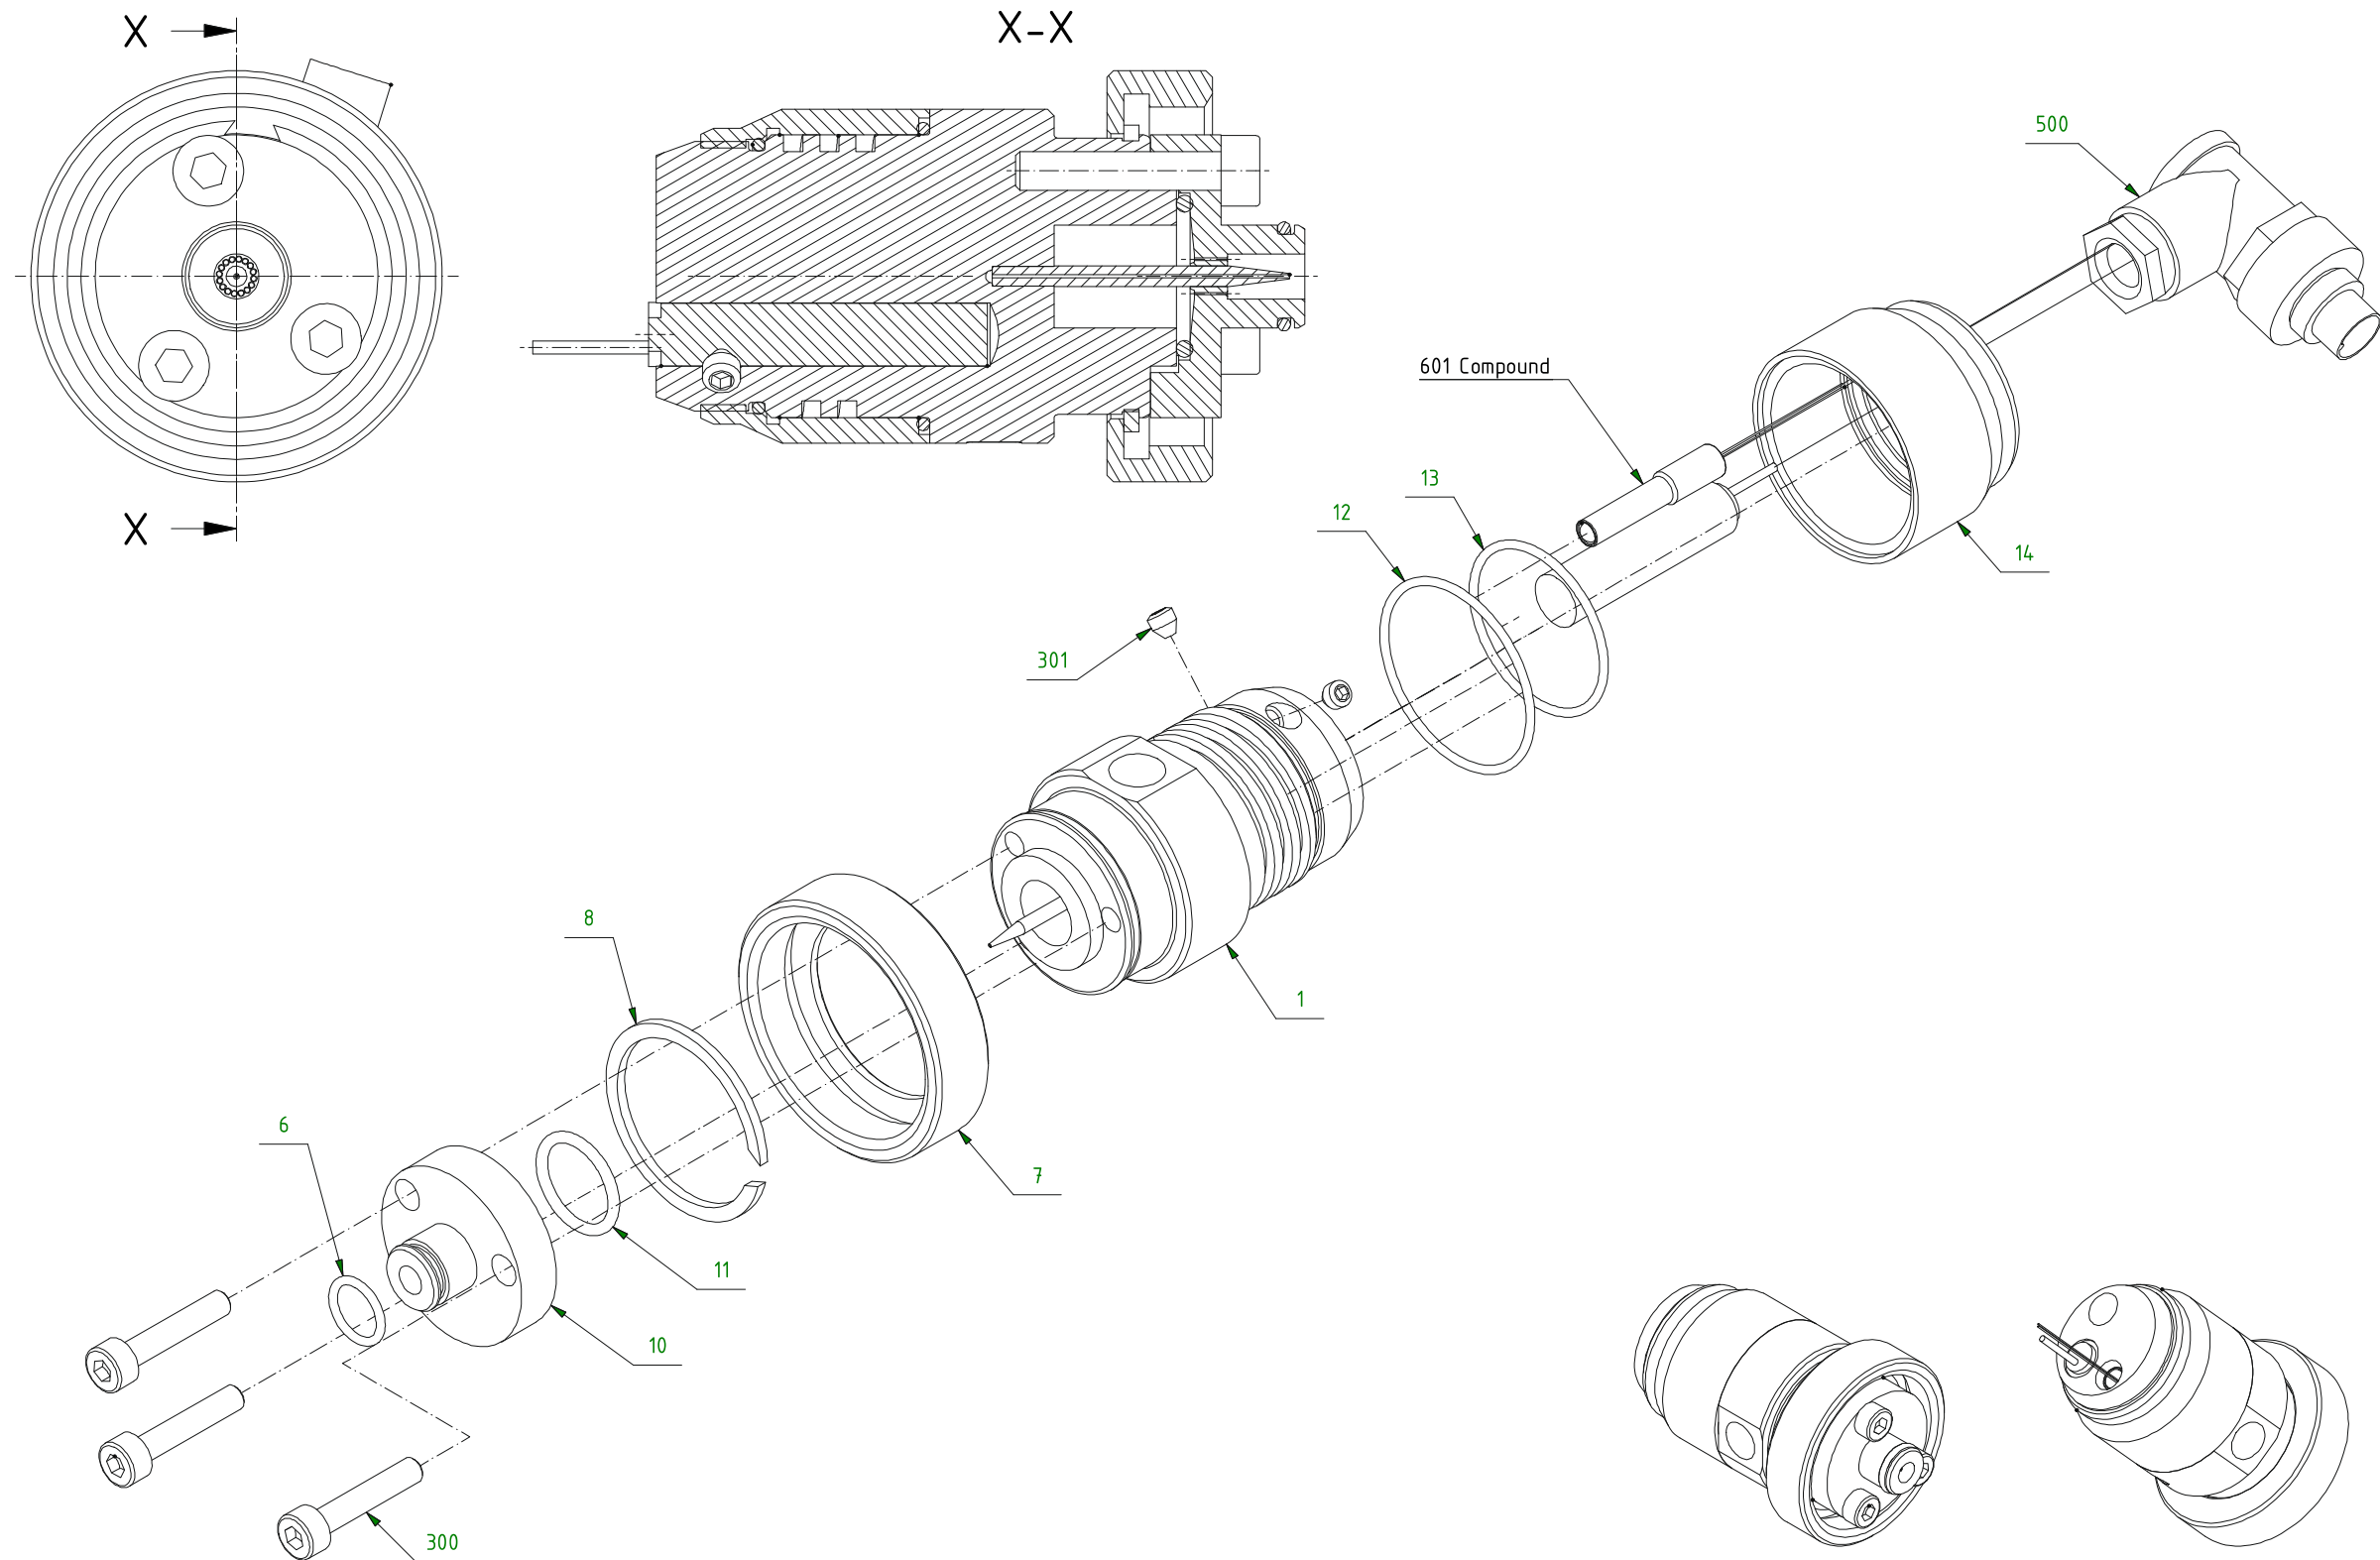

60058410 Doc. Rev:07 Doc.type:95

Fig. 6

8 FC Pontos Short FL IBC Module

Drawing No.: 60068600   *Page:* 100

Pos.	Part No.	Description	Prod. No.
2	60078132	Flowcell needle inlet FC Pontos assy	60058410
5	60062383	Flowcell 200x200µm 13x13x24 mm	
6	00390120	O-ring	
7	60047911	O-ring ø009.05xø0.50 NBR 70shore	
8	60078136	Lens opt focus 10.0 Ø10.0 3.25	60058412
9	60082285	Inline filter assy	
13	60063835	Washer f detectors	
18	60063937	Adjustment screw modified M3x10	
24	60055794	Cable clip	
27	60072403	Valve cpl	
300	60054030	Allen screw M03.0x045 Mc-SS A4	
301	00011569	Allen screw M4x10	
302	00227348	Allen screw M03.0x006	
304	15320017	Allen screw M02.5X016 MC A4	
501	60077536	Cable Adapter to V7	
557	60073175	Tube ø01.00/ø01/16" PTFE L=0095mm assy	
558	60070953	Tube ø01.00/ø01/16" PTFE L=0080mm assy