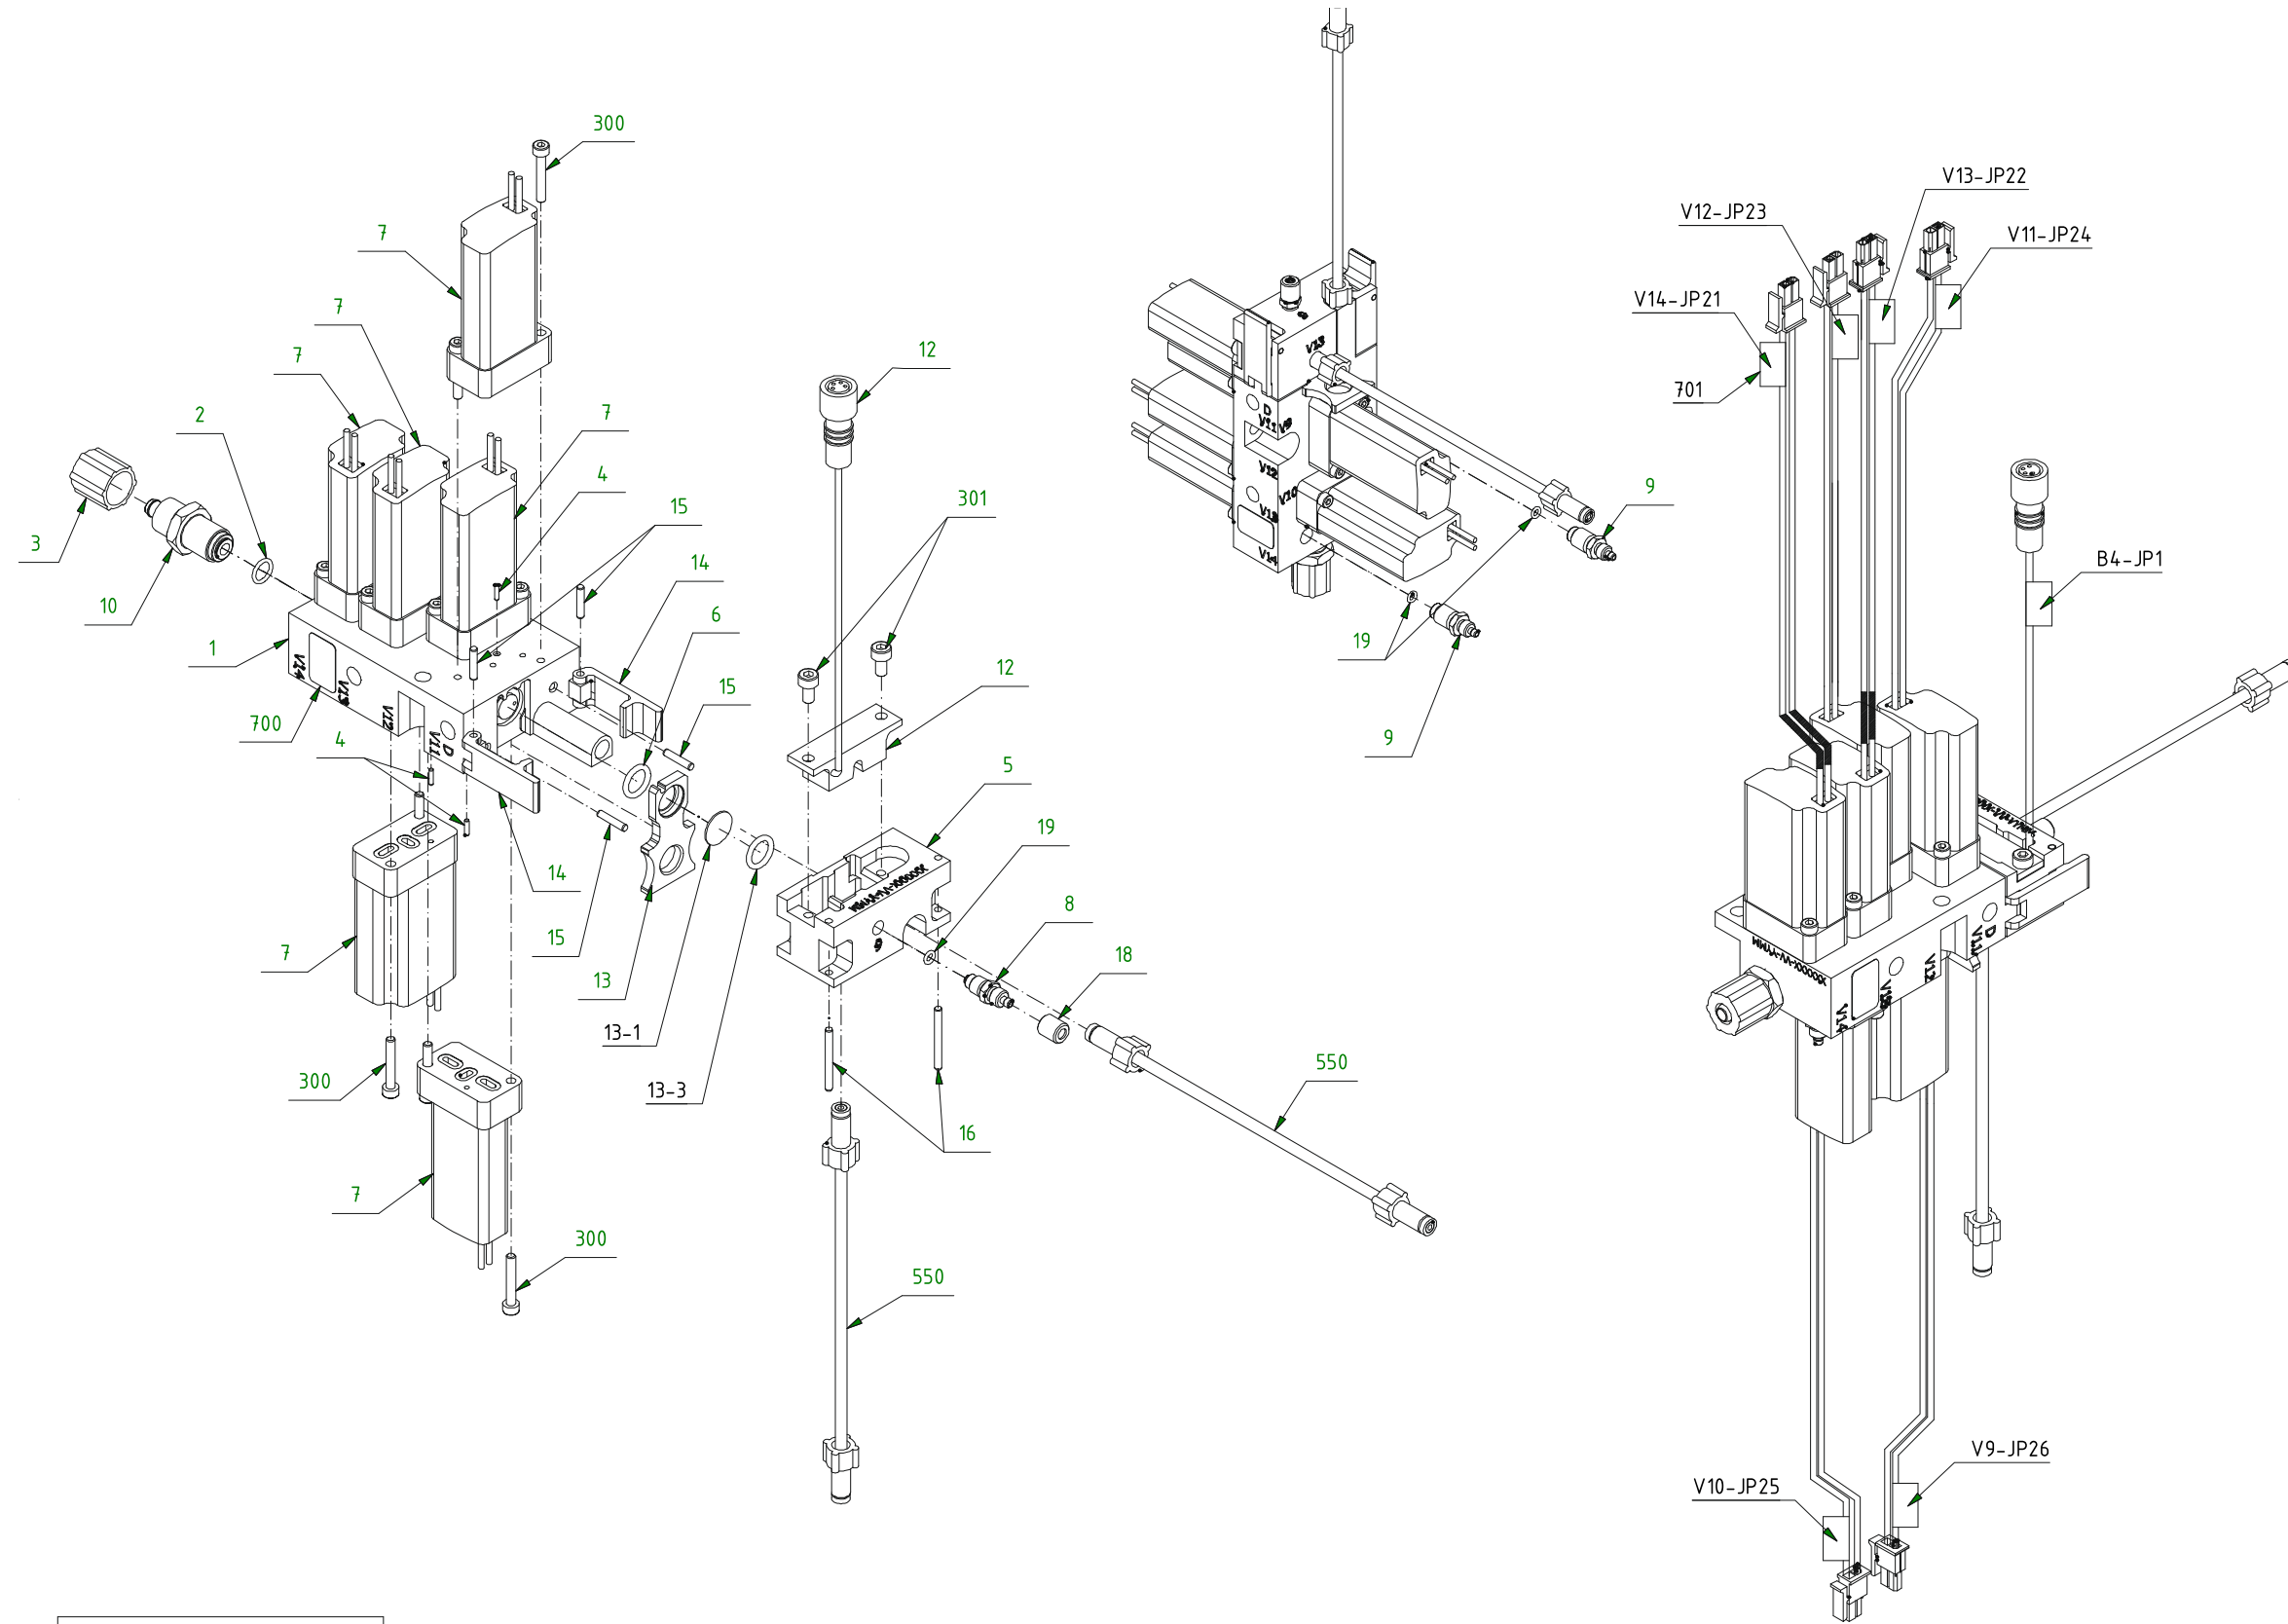

60070882 Doc. Rev:08 Doc.type:95

Fig. 8

10 Incubation Chamber Assy

Drawing No.: 60070875   **Page:** 200

Pos.	Part No.	Description	Prod. No.
1	60069504	Incubation chamber/Rinse manifold block	
2	00234898	Thermostat	
6	60077650	Incubation Chamber Top Lid Gasket	
7	60078431	Thermistor L=165 Cpl	
8	60074505	Heating Cartridge cpl	
9	60073991	FLC Filter With Festo Connection	
9-2-A	01055040	Inlinefilter 42µ (1 pc)	
12	00368340	O-ring	
13	60058959	O-ring ø005.50xø1.00 NBR 70Shore	
16	60072403	Valve cpl