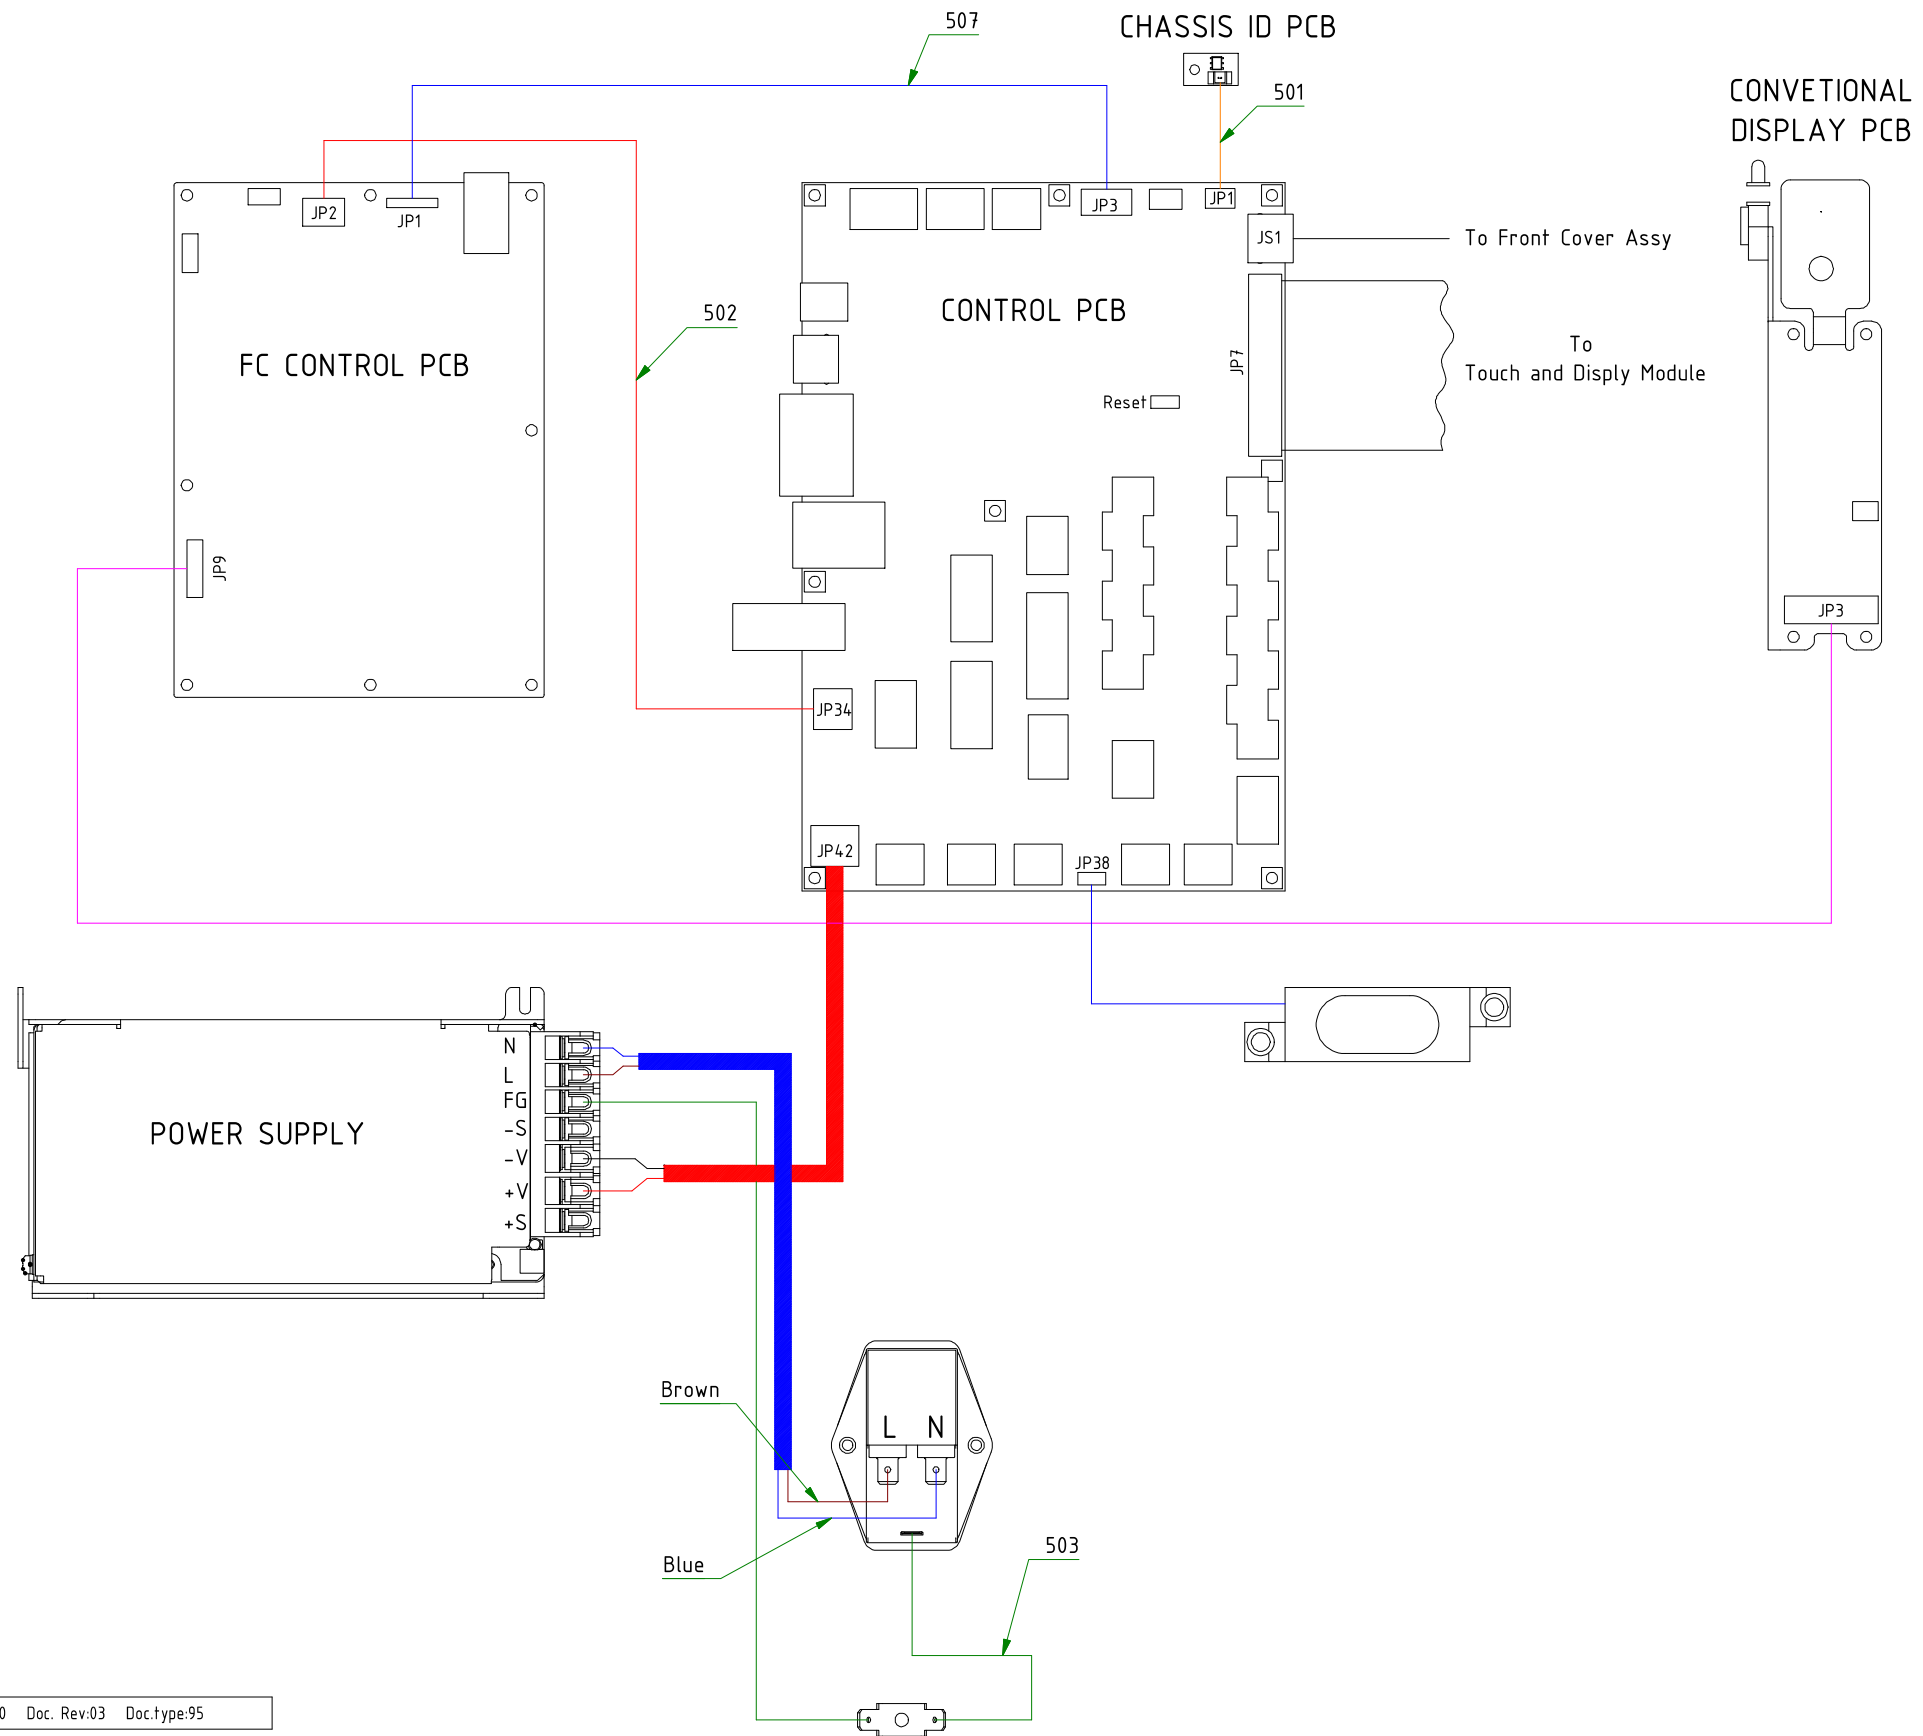

24 Basic Unit, EL Connection

Drawing No.: 60069810   **Page:** 500-8

Pos.	Part No.	Description	Prod. No.
501	60023887	Cable Chassis ID PCB L=90 #2x0,25 UL	
502	60077393	Cable FC Control Power	
503	60077306	Cable Yellow/Green	
507	60076523	Flat cable 8 pol.	

60069810 Doc. Rev:03 Doc.type:95

Fig. 22

500-8